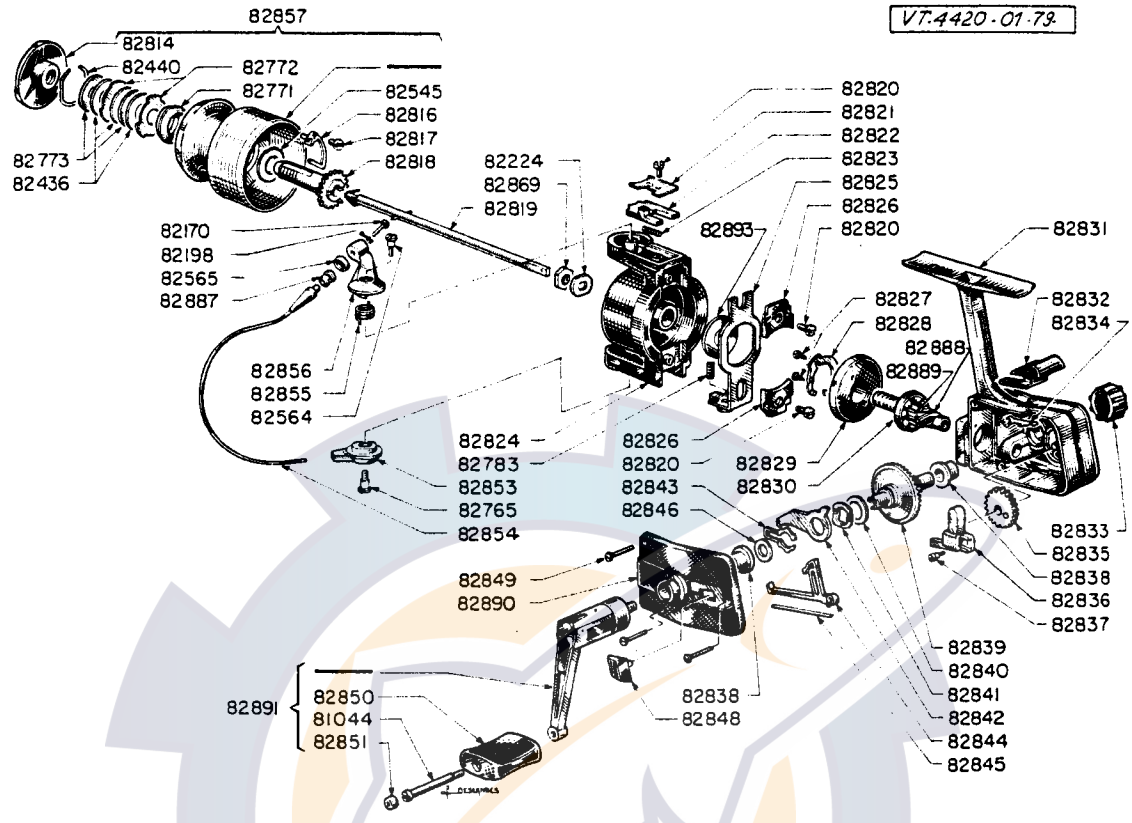

VT-4420-01-79

CODE NO.	DESCRIPTION	SUGGESTED RETAIL	CODE NO.	DESCRIPTION	SUGGESTED RETAIL
81044	Handle Knob Screw	.60	82838	Handle Bushing	.45
82170	Line Guide Screw	.40	82839	Drive Gear	5.60
82198	Bail Wire Lock Washer	.25	82840	Teflon Washer	1.00
82436	Teflon Drag Washer	.65	82841	Undulating Washer	.30
82440	Drag Lock Clip	.65	82842	Anti Reverse Click	.50
82545	Teflon Drag Washer	.65	82843	Click Brake	.40
82564	Bail Screw	.85	82844	Anti Reverse Click	.45
82565	Line Guide Race	.65	82845	Click Spring	.25
82765	Bail Screw	.85	82846	Shims To Adjust Drive Gear	.65
82771	Brake Spring	.80	82848	Click Button	.50
82772	Drag Washer	.80	82849	Cover Plate Screw	.25
82773	Drag Washer	.65	82850	Handle Knob	.45
82783	Bail Trip Spring	.60	82851	Handle Knob Lube Port	.25
82814	Drag Adjusting Knob	1.00	82853	Bail Wire Bracket	.85
82816	Click Spring	.45	82854	Bail Wire	4.00
82817	Click Screw	.30	82855	Bail Spring	.40
82818	Spindle	.40	82856	Bail Wire Mount	1.10
82819	Axle	3.85	82857	Spool Complete Small Less Container	7.40
82820	Click Screw	.45	82887	Line Guide	1.20
82821	Side Plate	.60	82888	Pinion Gear	3.20
82822	Bail Bumper	.30	82889	Anti Reverse Ratchet	1.20
82823	Bumper Spring	.20	82890	Cover Plate	6.50
82824	Rotating Head	2.75	82891	Handle Complete	4.25
82825	Bail Trip	1.85	82893	Rotating Head Washer	.25
82826	Bail Trip Cover	.45	83047	Hex Nut Washer	.30
82827	Brake Drum Screw	.30	83048	Hex Nut	.60
82828	Anti Inertia Brake	1.00	83049	Rotating Head Counterweight	2.10
82829	Release Plate	.45			
82830	Ball Bearing	12.20			
82831	Housing	10.60			
82832	Anti Reverse Button	.45			
82833	Handle Shaft Cover	.45			
82834	Anti Reverse Button Spring	.45			
82835	Cross Wind Gear	1.20			
82836	Oscillation Slide	.90			
82837	Oscillation Slide Screw	.30			